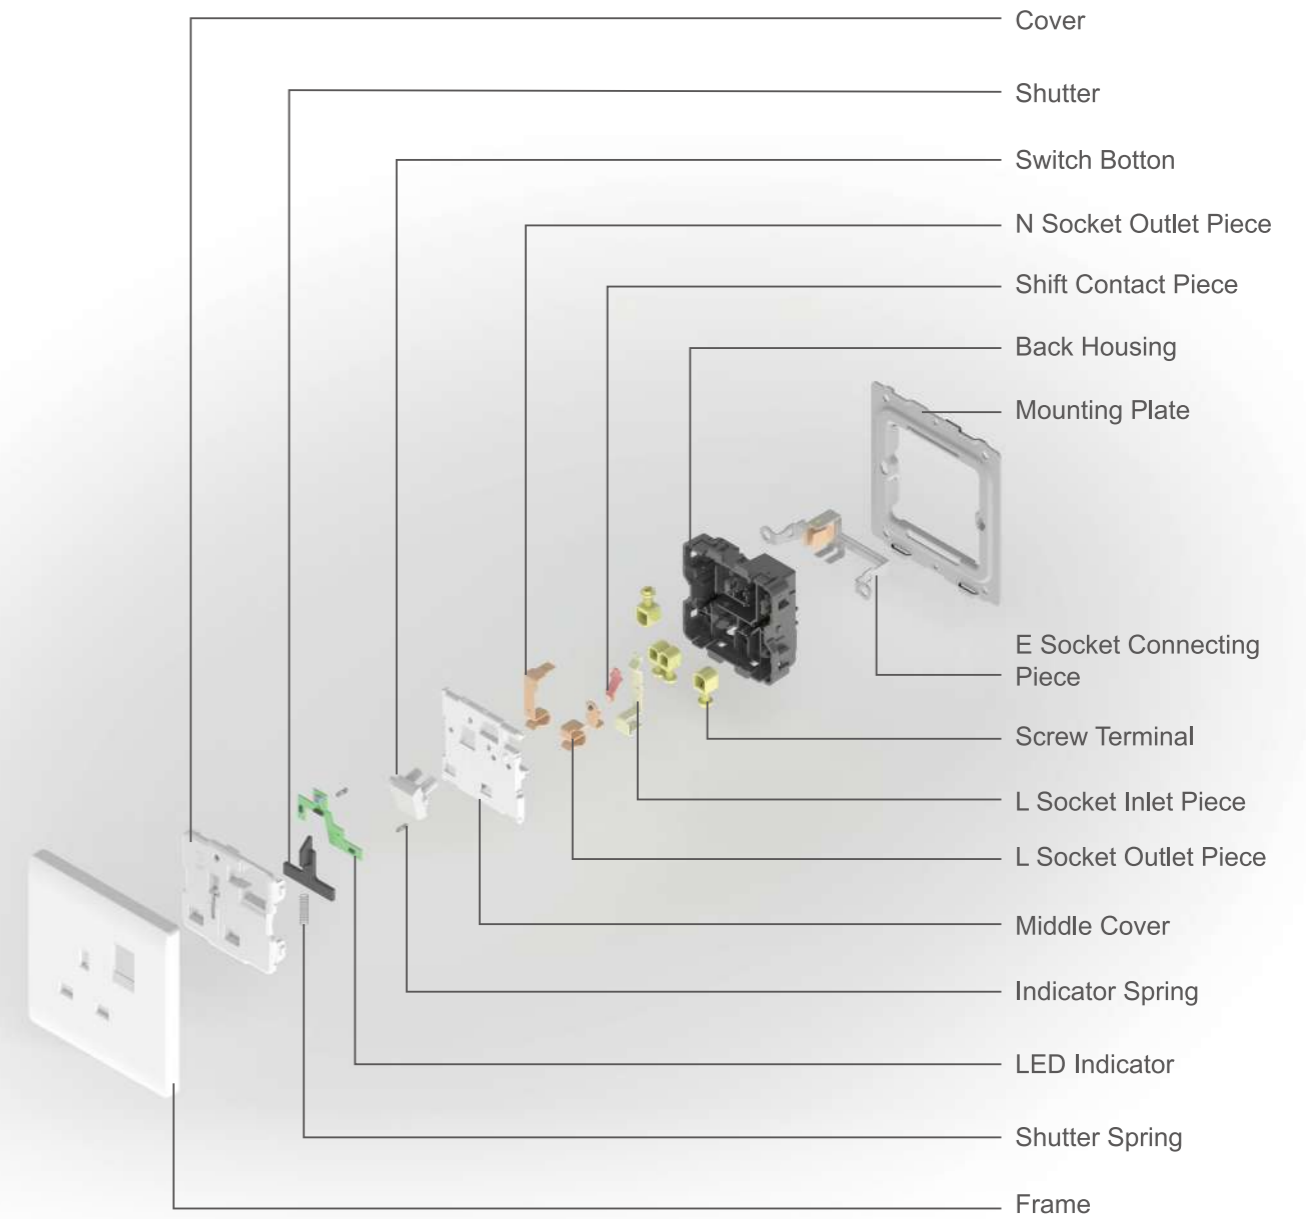

• ISO9001 International Quality System Certification

• SGS Certificate

• Practical Patent

• CE Certification

• CB Certificate

• Design Patent

Products Structure

Switch

Socket

V23 SERIES

- Metallic Finish, Brushed and Matte Effects For Option
- Stainless Steel Panel, Super Strong Anticorrosion
- Large Aperture Connecting Terminal

V23-K01A V23-K01B
10AX 1 Gang 1 Way Switch
10AX 2 Gang 1 Way Switch
PACK: 80pcs 1