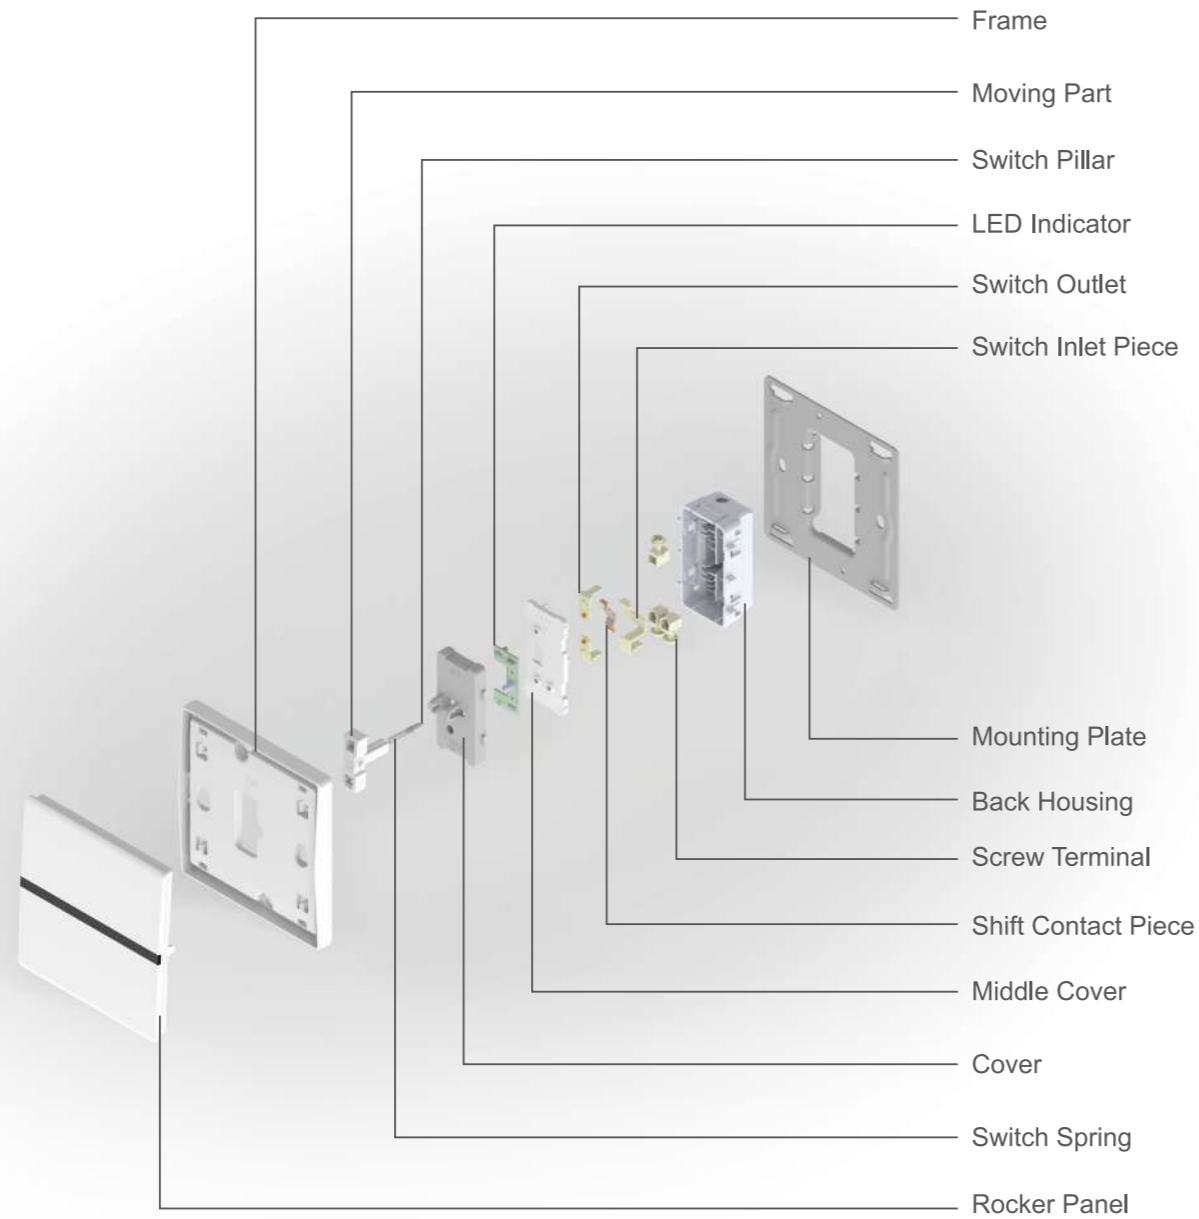

• ISO9001 International Quality System Certification

• SGS Certificate

• Practical Patent

• CE Certification

• CB Certificate

• Design Patent

Products Structure

Switch

Socket

V23 SERIES

- Metallic Finish, Brushed and Matte Effects For Option
- Stainless Steel Panel, Super Strong Anticorrosion
- Large Aperture Connecting Terminal

V23-K01A V23-K01B
10AX 1 Gang 1 Way Switch
10AX 2 Gang 1 Way Switch
PACK: 80pcs 1