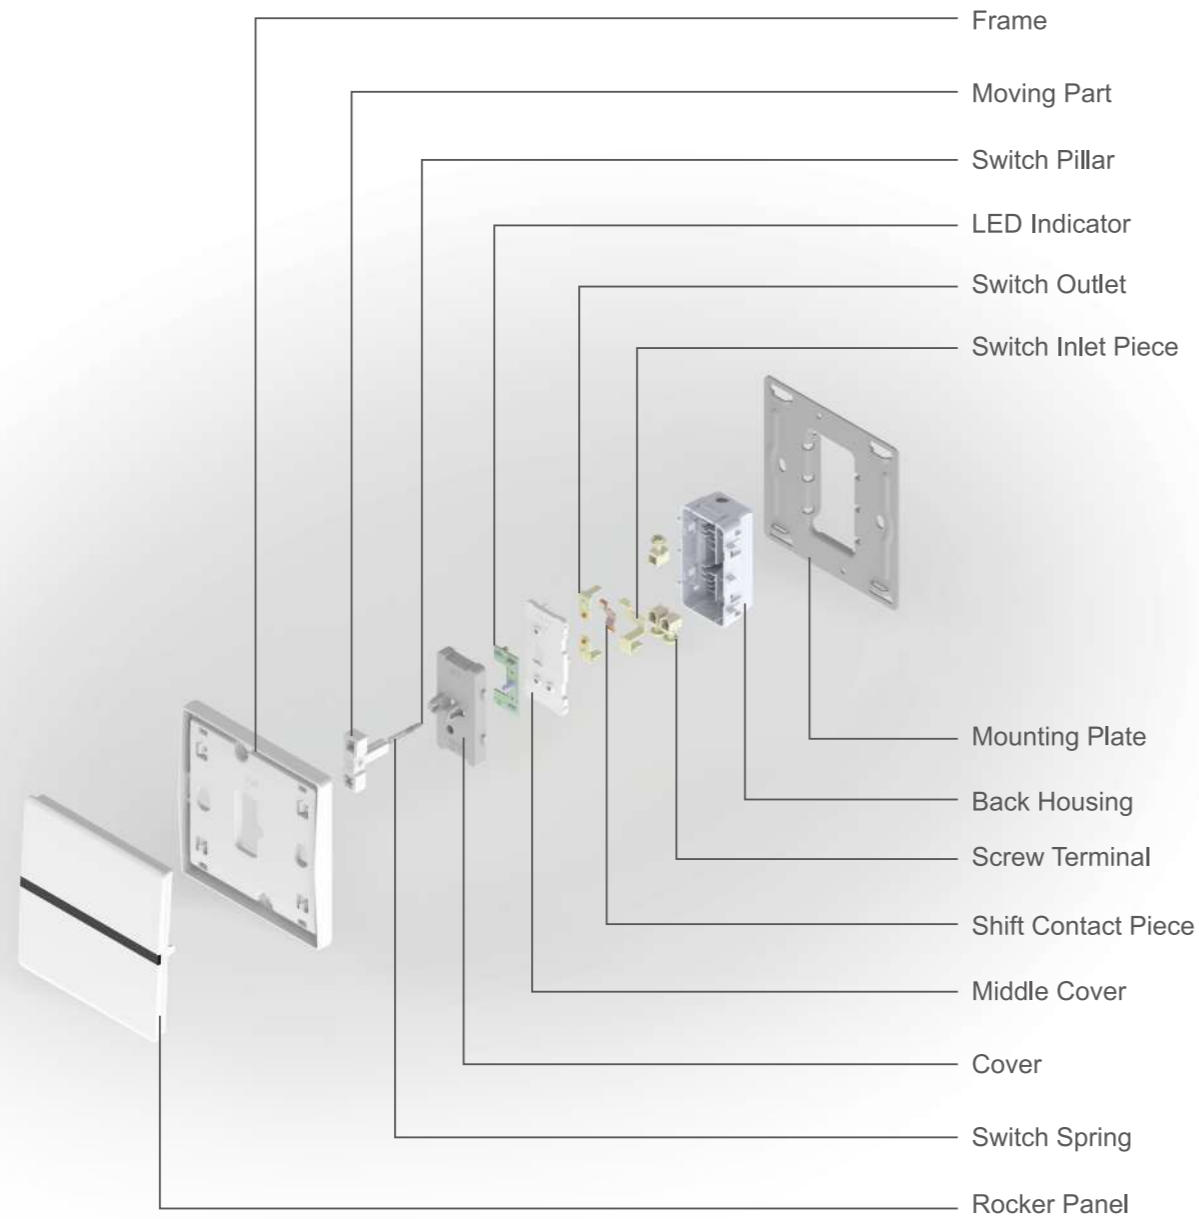

• ISO9001 International Quality System Certification

• SGS Certificate

• Practical Patent

• CE Certification

• CB Certificate

• Design Patent

Products Structure

Switch

Socket

A38 SERIES

- Mirror decorative strip LED light switch
- Reversing touch control technology, high power LED loading
- Large aperture connecting terminal

A38-K01A A38-K01B
10AX 1 Gang Switch Rocker
PACK: 80pcs 1

A38-E0608
TV & Satellite Socket
PACK: 80pcs 19

A38-E11
USB+HDMI Socket
PACK: 80pcs 20

A38 SERIES

- Mirror decorative strip LED light switch
- Reversing touch control technology, high power LED loading
- Large aperture connecting terminal