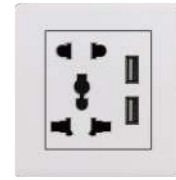

Socket

A38 SERIES

- Mirror decorative strip LED light switch
- Reversing touch control technology, high power LED loading
- Large aperture connecting terminal

A38-K01A A38-K01B
10AX 1 Gang Switch Rocker
PACK: 80pcs 1

A38-K02A A38-K02B
10AX 2 Gang Switch Rocker
PACK: 80pcs 2

A38-K03A A38-K03B
10AX 3 Gang Switch Rocker
PACK: 80pcs 3

A38-K04A A38-K04B
10AX 4 Gang Switch Rocker
PACK: 80pcs 4

A38-C18-2
16A 2P + E German Socket
PACK: 80pcs 5

A38-C12-2
13A BS Socket with Switch & LED Indicator
PACK: 80pcs 6

A38-C37
16A 3 Pin Universal Socket with Switch & LED Indicator
PACK: 80pcs 7

A38-C06E24
16A 2 Pin & 3 Pin Universal Socket with 3.4A Double USB Charger
PACK: 60pcs 8