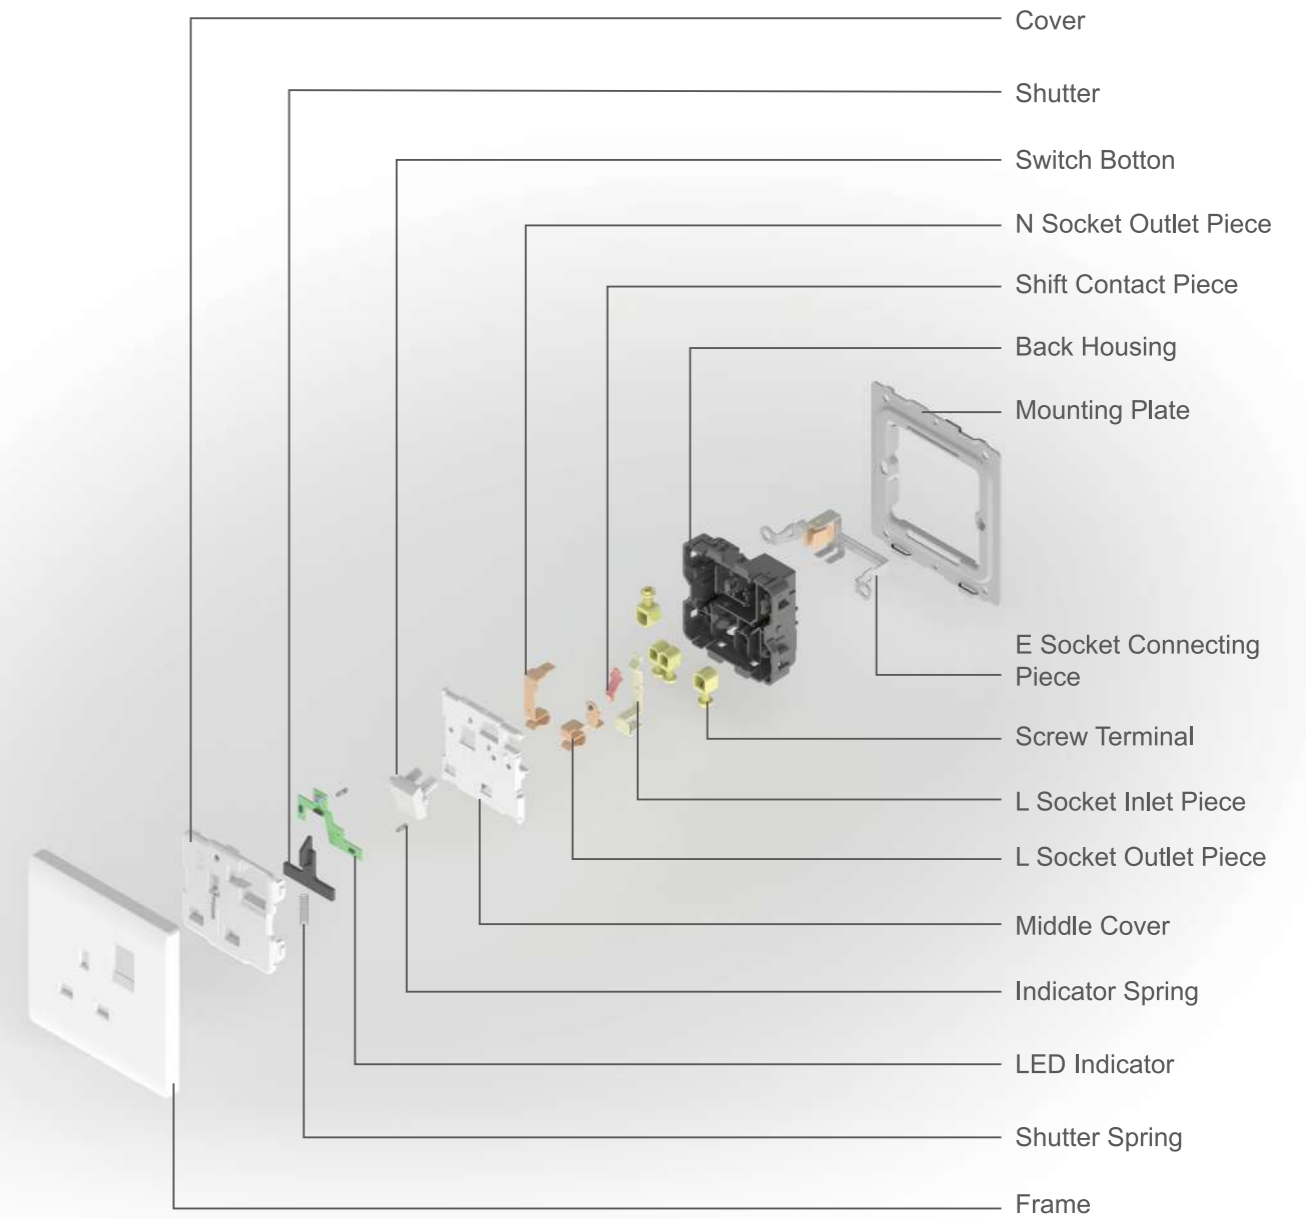

• ISO9001 International Quality System Certification

• SGS Certificate

• Practical Patent

• CE Certification

• CB Certificate

• Design Patent

Products Structure

Switch

Socket

A38 SERIES

- Mirror decorative strip LED light switch
- Reversing touch control technology, high power LED loading
- Large aperture connecting terminal

A38-K01A A38-K01B
10AX 1 Gang Switch Rocker
PACK: 80pcs 1

A38-E0608
TV & Satellite Socket
PACK: 80pcs 19

A38-E11
USB+HDMI Socket
PACK: 80pcs 20

A38 SERIES

- Mirror decorative strip LED light switch
- Reversing touch control technology, high power LED loading
- Large aperture connecting terminal

PACK: 80pcs 19

A38-E11
USB+HDMI Socket

PACK: 80pcs 20

A38 SERIES

- Mirror decorative strip LED light switch
- Reversing touch control technology, high power LED loading
- Large aperture connecting terminal